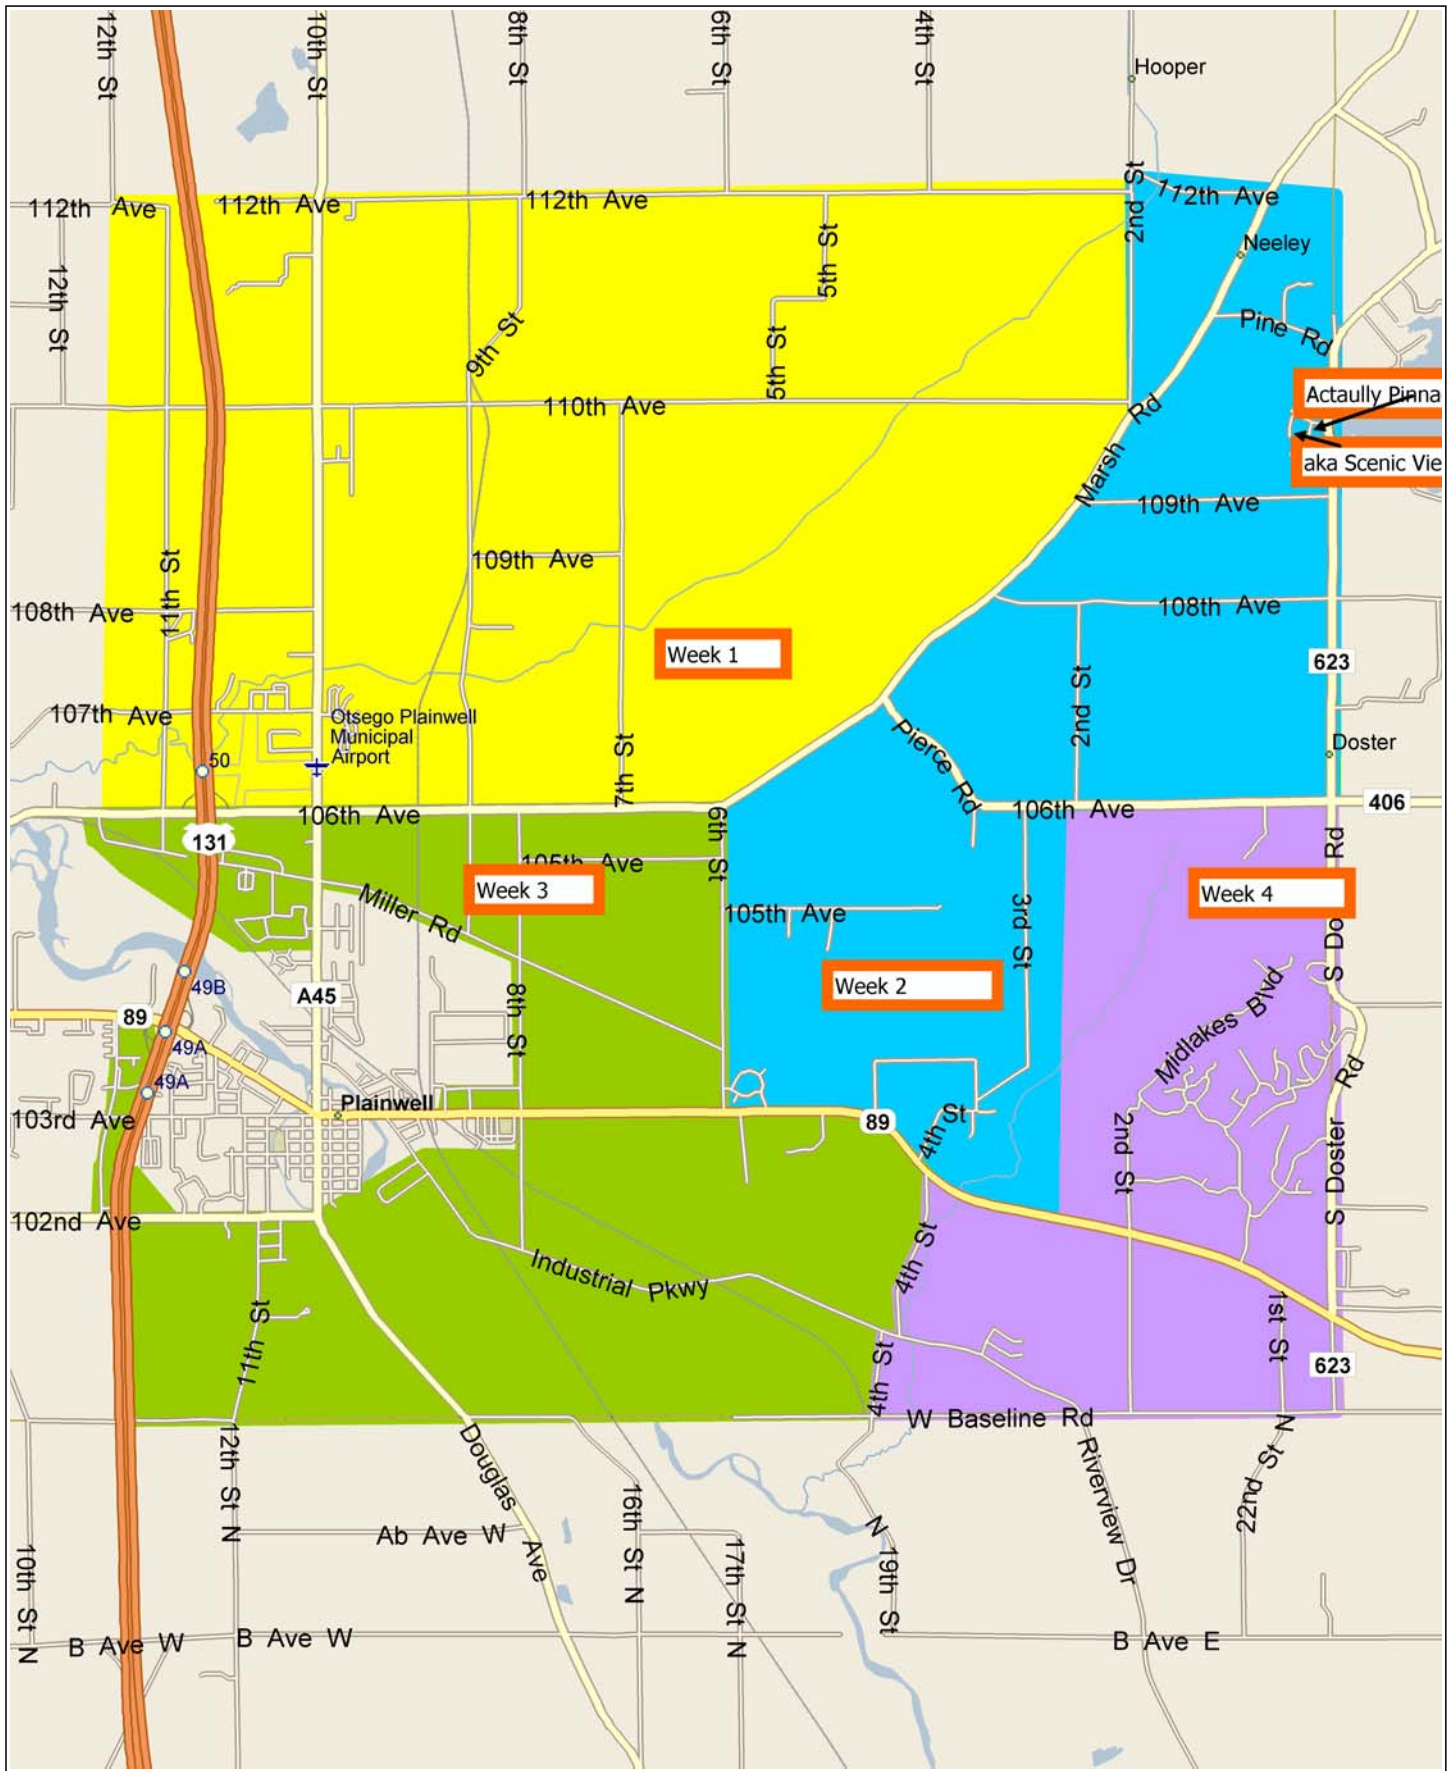

ZONE GP 9.26.12

Actually Piana
aka Scenic Vie