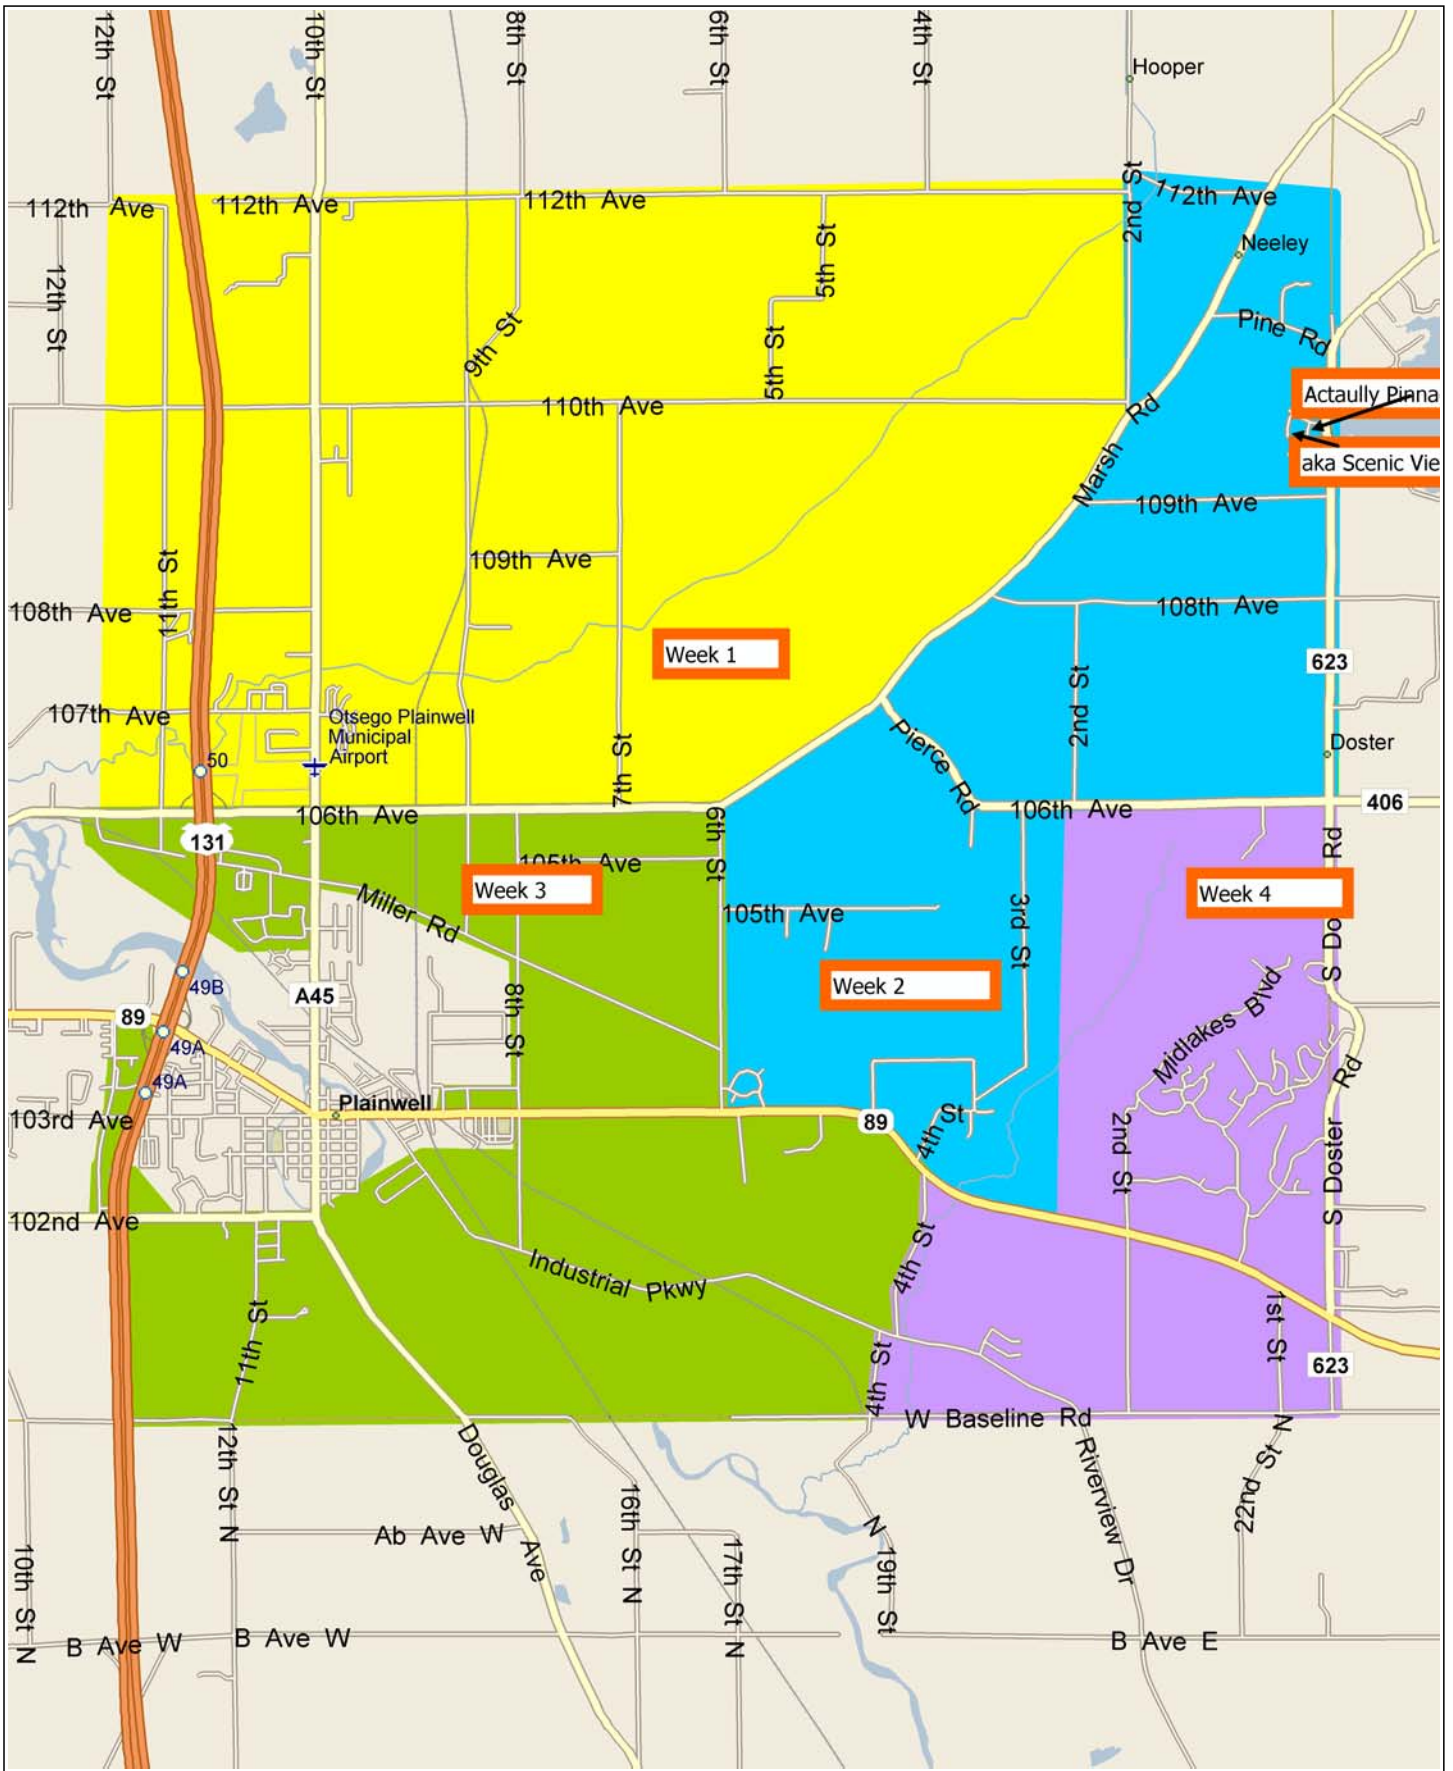

ZONE GP 9.26.12

Actually Piana
aka Scenic Vie